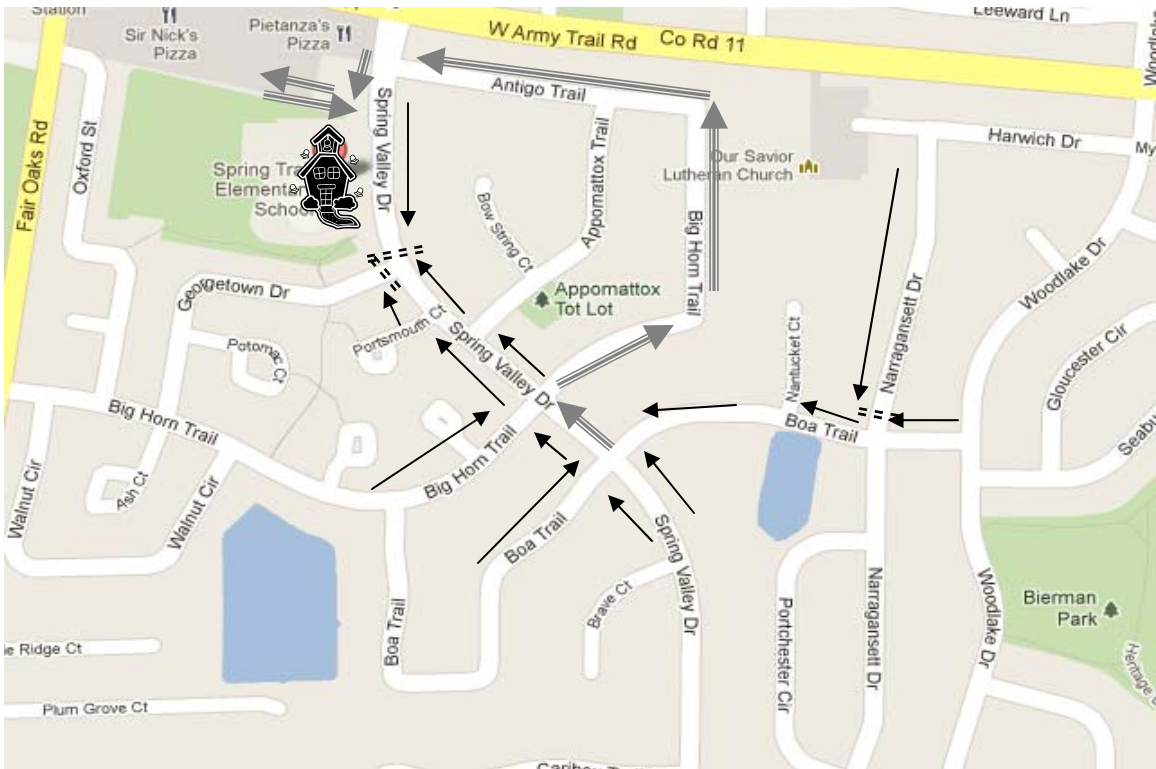

Spring Trail Elementary School#

Spring Trail Elementary School safe route to school plan

Walkers and bikers:

Walking and biking route. Follow these arrows for the route to school. Remain on the side of the street that the arrow indicates.

Crosswalks.

At the intersection of Spring Valley Drive and Georgetown Drive there will be school safety patrol students to assist with students crossing the street. School safety patrol will not enter the street. They will have 3 foot polls with stop signs. Safety patrollers will hold out the signs to stop vehicles. When all traffic stops the patrollers will allow student to cross the street. A school crosswalk sign will be posted in the street on school days.

Vehicles:

Spring Trail recommends following the route for the safety of the walkers and bikers. Follow these arrows for drop off and pick up in the Spring Trail parking lot. Take Spring Valley north to Big Horn Trail and turn east. Follow Big Horn Trail to Spring Trail and turn left toward the school. Enter the parking lot. When leaving the parking lot "right turn only" to south bound Spring Valley Dr.